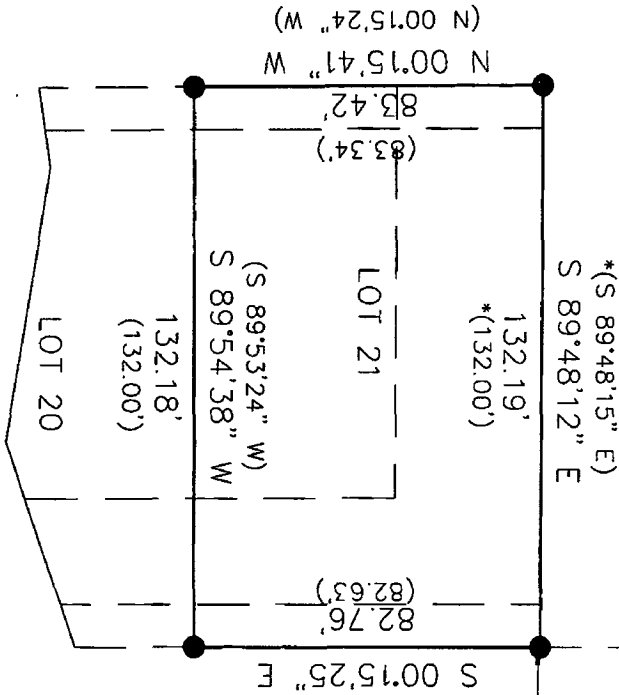

INDEX
ANNO
SCAN
CHECK

LISA SMITH, COUNTY RECORDER
MADISON COUNTY IOWA

● IRON PIN FOUND #6808
*(PLATTED DIMENSION)

NORTH 9TH AVENUE

66.0ft

MILLS STREET

LEGAL DESCRIPTION

Lot 21 in Corkrean & Wotis Addition Plat 2 on
official plat, now in and forming a part of the Town
of Winterset, Madison County, Iowa.

Retracement survey

REQUESTED BY	Earl White	BOLDMAN SURVEYING CONSULTANTS, LLC
SURVEYED	4/10/09	SCALE 1"=50' 521 West Green Street WINTERSSET, IA 50279 (515)482-9242
PROJECT NO.	09011	DATE 04/11/09 OWNER Earl White