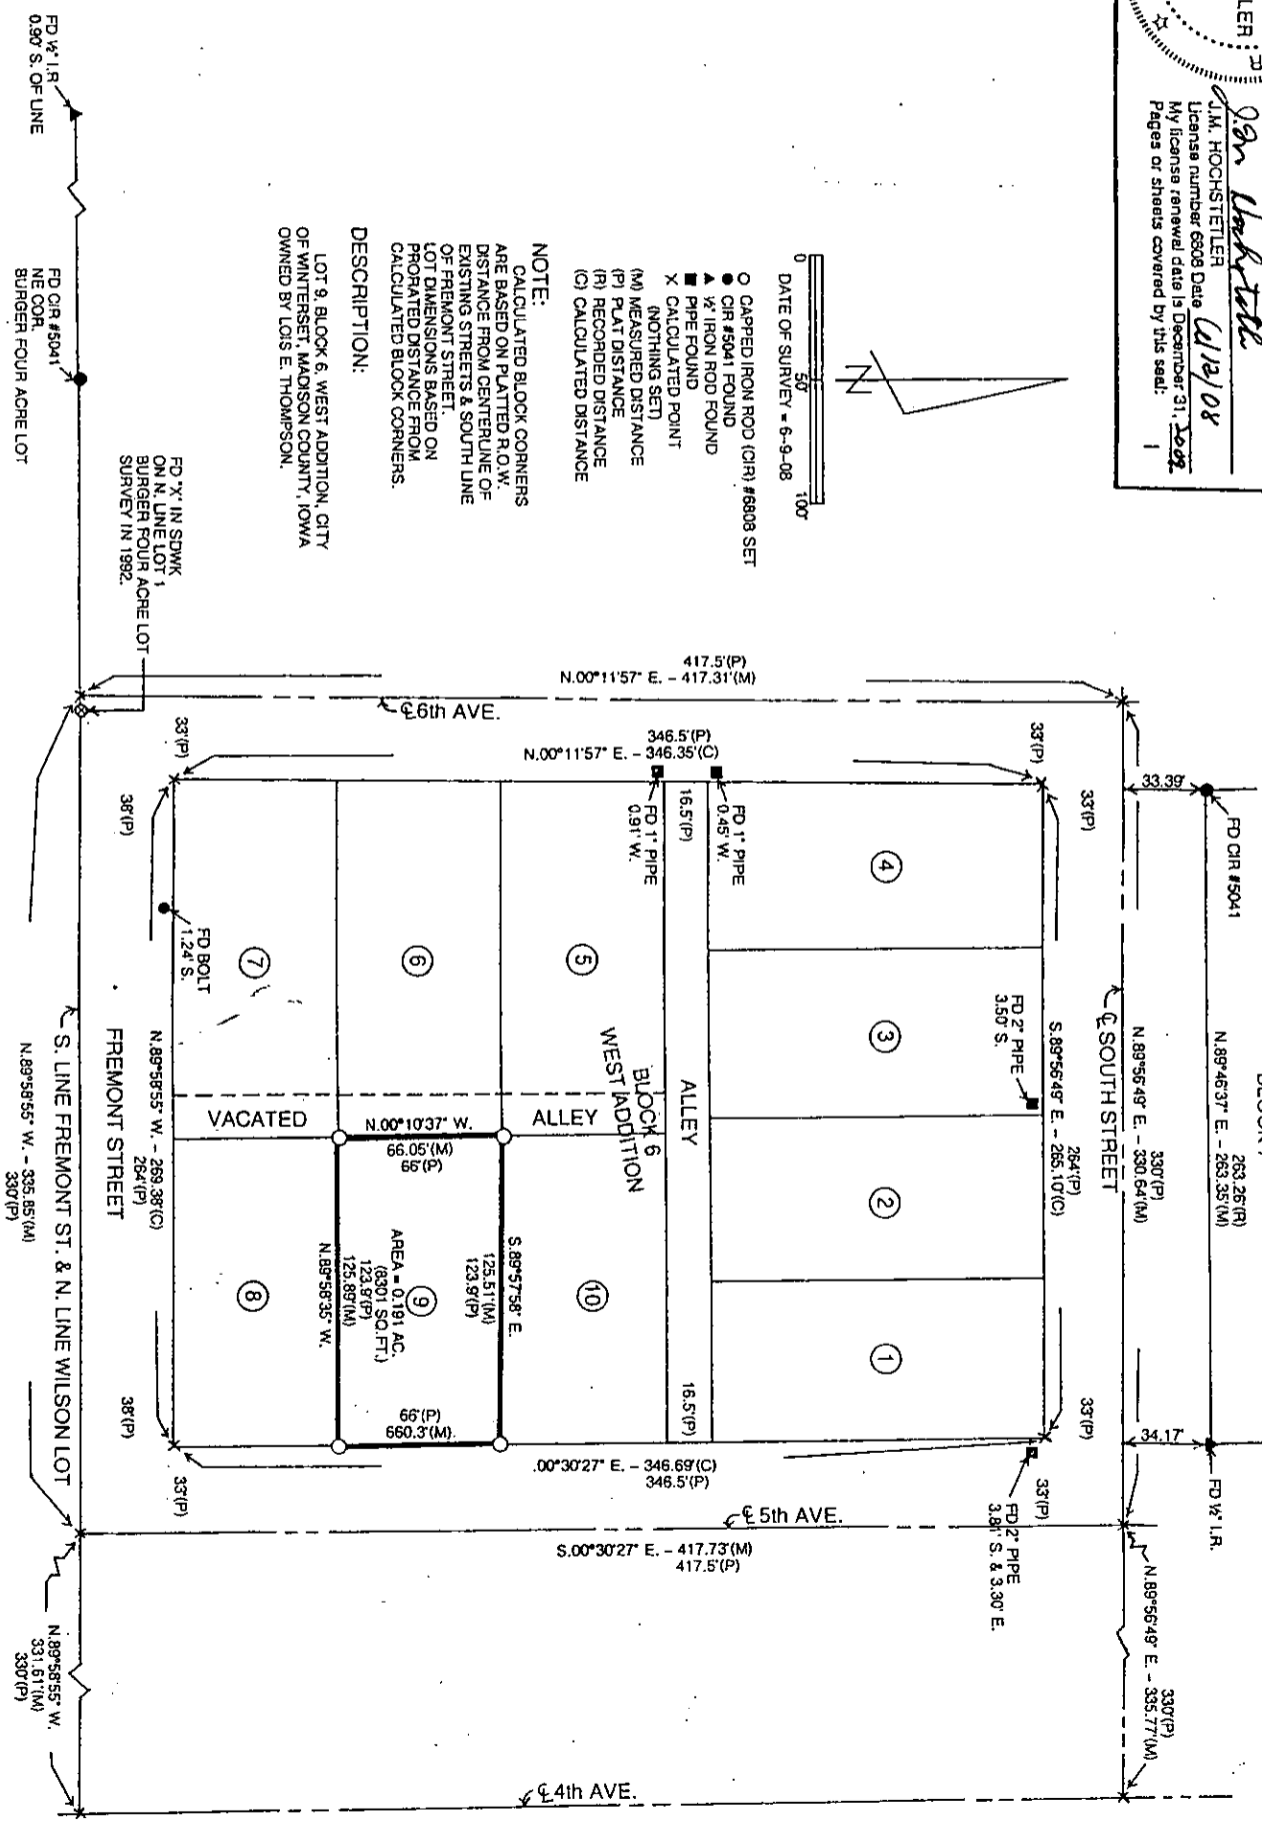

INDEX ✓
ANNO
SCAN
CHEK

LISA SMITH, COUNTY RECORDER
MADISON IOWA

VANCE & HOCHSTETLER, P.C. • CONSULTING ENGINEERS • WINTERSET, IOWA • 50273

CHARLES T. VANCE • 110 WEST GREEN ST., WINTERSET, IOWA • (515) 462-3995
JAMES M HOCHSTETLER • 110 WEST GREEN ST., WINTERSET, IOWA • FAX: (515) 462 9845

LICENSED LAND SURVEYOR
J. M. HOCHSTETLER
#8908
IOWA

I hereby certify that this land surveying document was prepared and the related survey work was performed by me or under my direct personal supervision and that I am a duly licensed Land Surveyor under the laws of the State of Iowa.

Jan Hochstetler
J.M. HOCHSTETLER
License number 8908 Date 11/12/08
My license renewal date is December 31, 2009
Pages or sheets covered by this seal: 1

08-77s